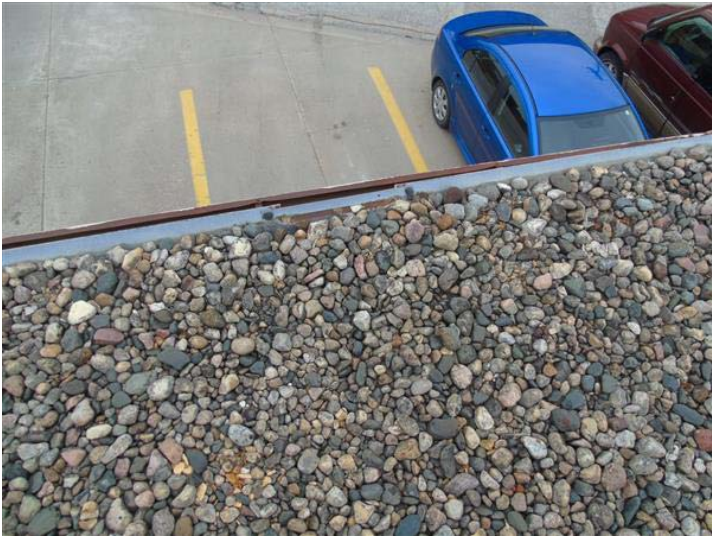

Mission Middle School_Bellevue, NE
Ph 1 Roof Inspection_Roof L_2017-03-23